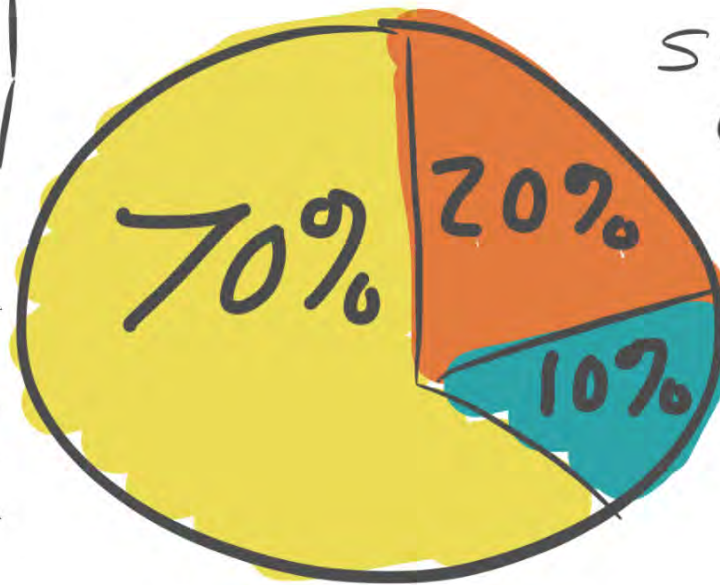

A model for contemplation

Informal
experiential
on-the-job

Social
Coaching
mentoring